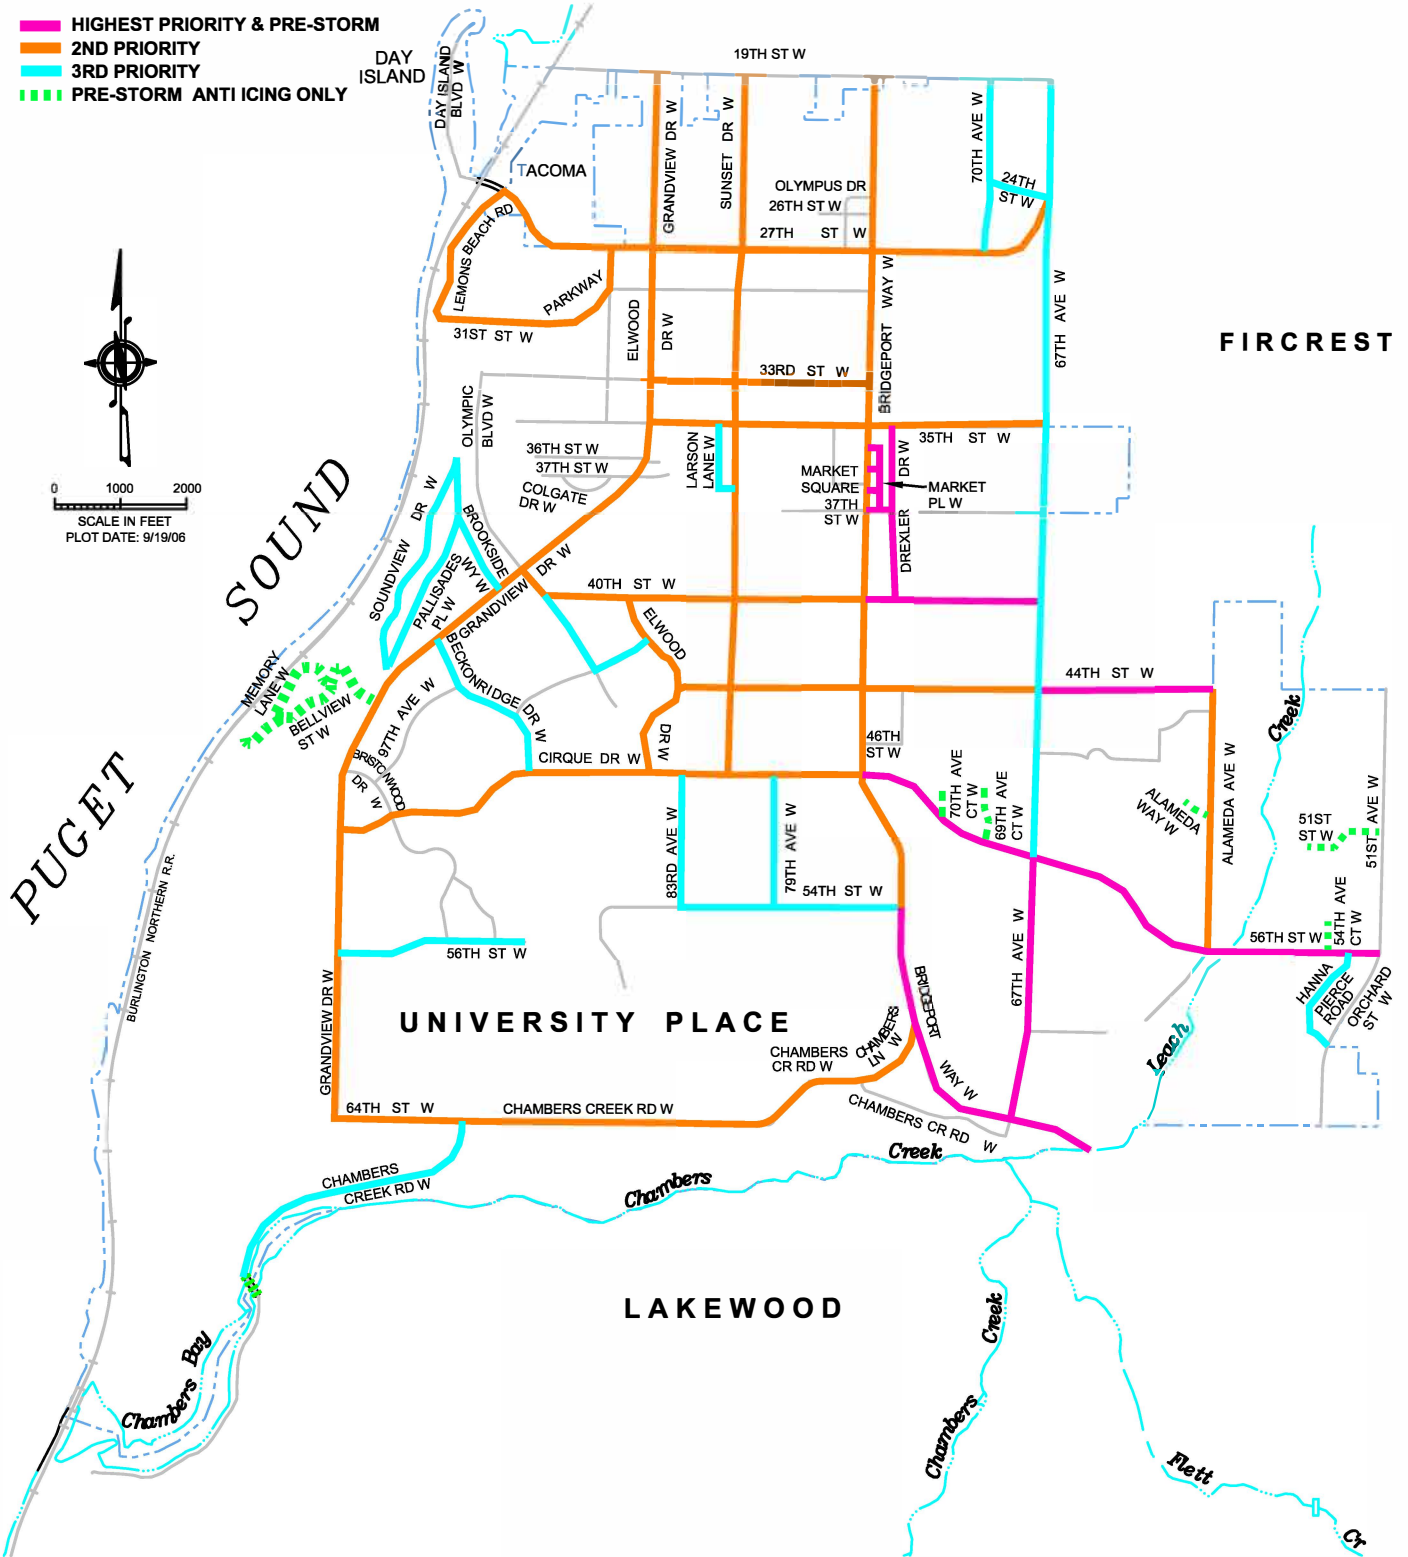

LEGEND

- █ HIGHEST PRIORITY & PRE-STORM
- █ 2ND PRIORITY
- █ 3RD PRIORITY
- █ PRE-STORM ANTI ICING ONLY

SR16

TACOMA

FIRCREST

UNIVERSITY PLACE

LAKWOOD

**CITY OF UNIVERSITY PLACE
SNOW ROUTES**